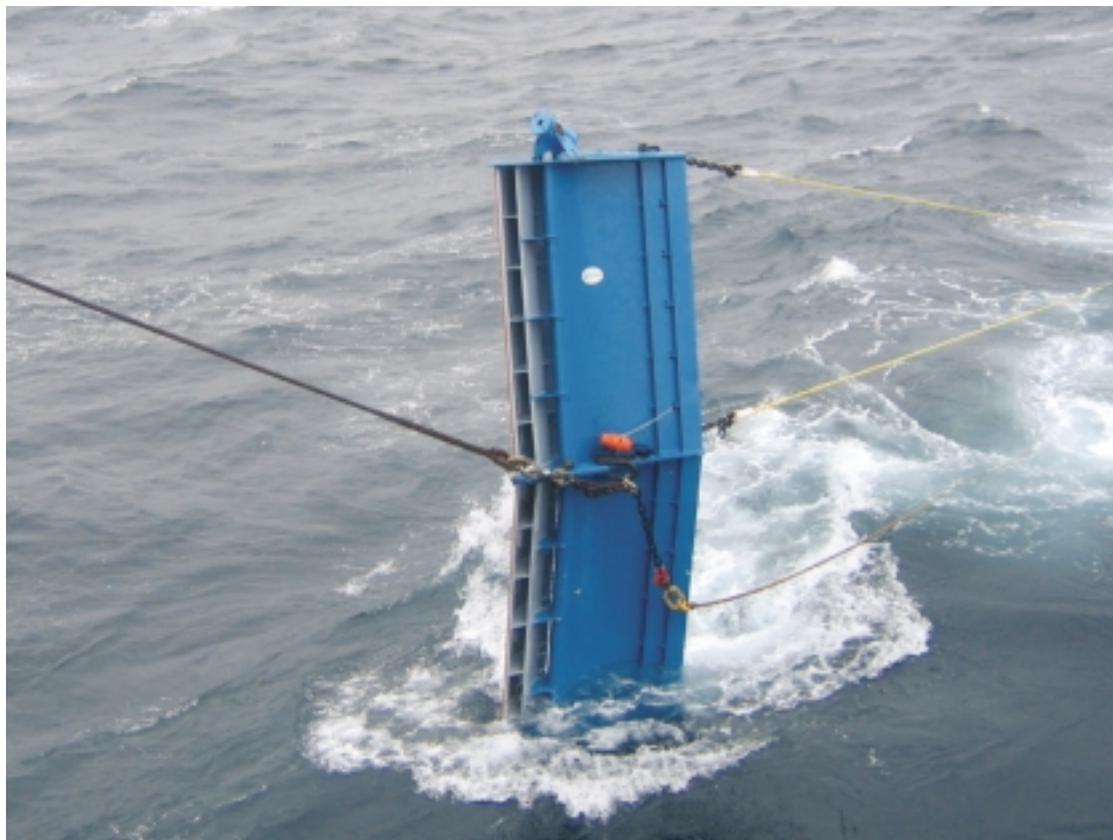

# POLY-ICE

*Trawl doors*

***Your Door to  
Better Fishing***

# Opex

*Surfing the High Seas*

...Synthetic Super Material...1/3 of Steel Door sea weight  
...Powerful Hydrofoil Shape...Superior Up-Sea and Surface Fishing  
...Saves up to 20% Fuel when towing...or...More Speed and Fishing Ground covered